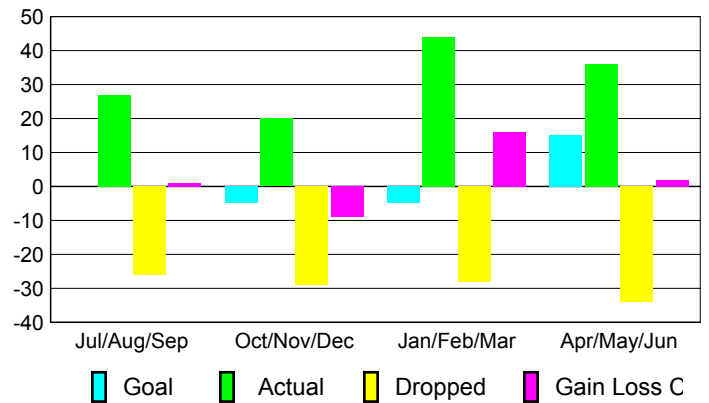

### YTD Status Quo Clubs 2009-2010

Status Quo Clubs Compared to Status Quo Members

## MEMBERSHIP

Membership Results  
2009-2010

Membership  
2008-2009

Month	Net Memb Goal	Actual New Memb	Actual Dropped Memb	Gain/Loss of Memb	Gain/Loss of Memb
Jul/Aug/Sep	0	27	-26	1	17
Oct/Nov/Dec	-5	20	-29	-9	-7
Jan/Feb/Mar	-5	44	-28	16	-24
Apr/May/Jun	15	36	-34	2	41
<b>Totals</b>	<b>5</b>	<b>127</b>	<b>-117</b>	<b>10</b>	<b>27</b>

### Membership Results 2009-2010

Goal, New, Dropped, Gain/Loss

### Comparison of Membership Gain/Loss

Current Year Compared to the Previous Year