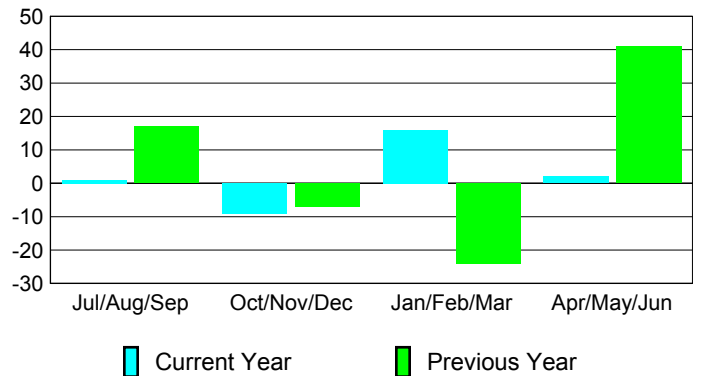

Comparison of Membership Gain/Loss

Current Year Compared to the Previous Year